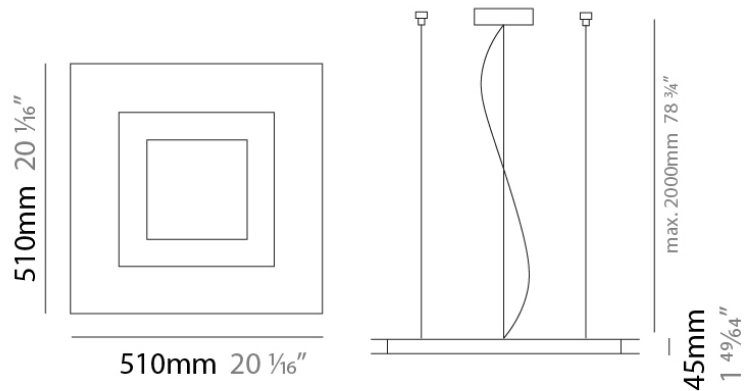

PROJECT
TYPE
NOTES
QUANTITY
DATE

FLAT SUSPENSION

D81429-WHI

GENERAL

Series: Flat
Brand: Panzeri
Division: Design
Mounting Type: Suspension
Mounting Location: Ceiling
Subcategory: Ambient

PHYSICAL

Shape: Square
Length (mm): 510
Length (in): 20 1/16
Width (mm): 510
Width (in): 20 1/16
Height (mm): 45
Height (in): 1 3/4
Max. Overall Height (mm): 2510
Max. Overall Height (in): 98 13/16
Light Distribution: Direct / Indirect
Weight (kg): 7.21
Weight (lbs): 15.89
Diffuser: White Blown Glass
Fixture Material: Metal

ELECTRICAL

Lamp Type: LED
Input Wattage (W): 61
Total Output Wattage (W): 57.5
Max. Wattage Per Lamp (W): 46 / 11.5
Dimming: Tri-Mode (Non-Dimming and Phase Dimming (120Vac only) and 0-10V Dimming)
Driver Included: Yes
Driver Location: Integrated
Driver Type: Constant Current - Universal
Driver Class: Class 2
Input Voltage (V): 120 - 277
Constant Current (MA): 700

LED

Color Temperature (°K): 3000
Max. Delivered Lumen (lm): 4077
Nominal Lumen (lm): 4800lm down+1200lm up
CRI: >80 CRI
Lamp Life (hrs): 60000

OPTICAL

RATINGS AND CERTIFICATIONS

Certified By: CSA Certified to UL and CSA Standards
IP rating: IP40